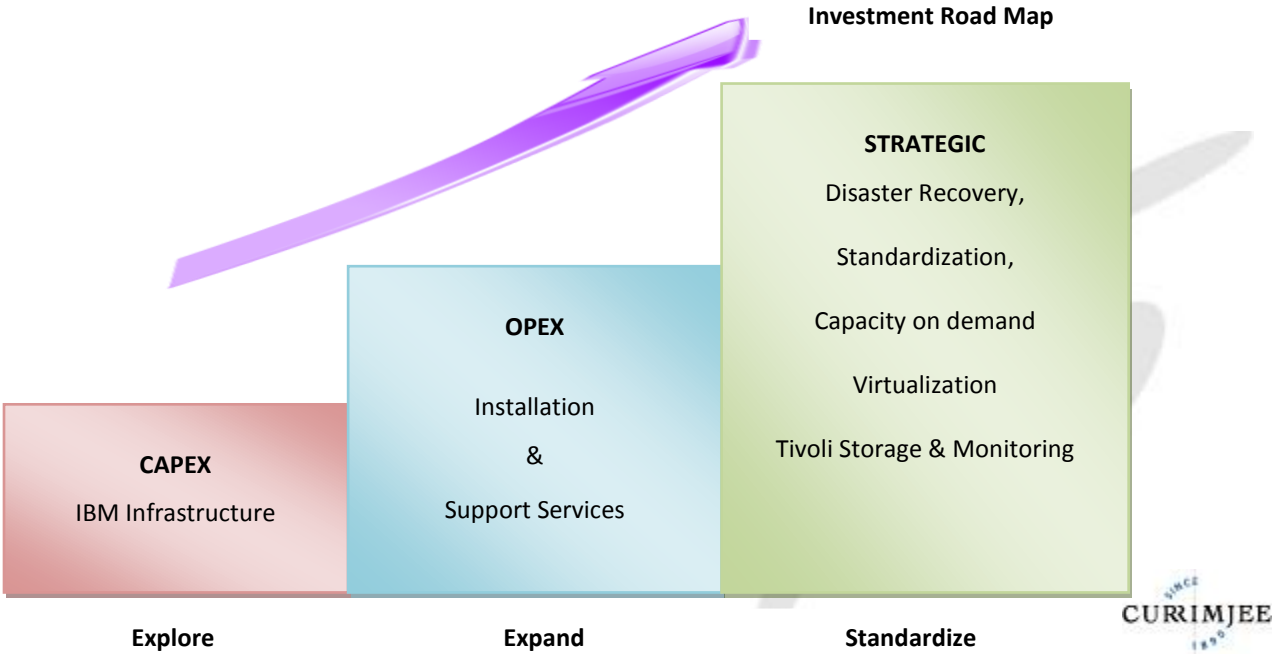

« CURRIMJEE INFORMATICS STORAGE AND MONITORING SOLUTION »

Monitor and Secure your IT business with our end to end packaged solutions

www.currimjeeinformatics.com

If your IT Systems are experiencing performance problems or failures, Currimjee Informatics Storage and Monitoring solution can help you to identify and diagnose the source of the problem, and make the appropriate changes to improve the bottlenecks.

By using the monitoring technologies, Currimjee Informatics certified experts can pinpoint bottlenecks and troubleshoot performance problems which help improve IT Business Continuity and performance by providing deep-dive real-time problem detection, analysis and repair. Diagnosis is improved and your IT Administrator can identify and take proactive measures in order to reduce downtime. Service Level Agreements can be maintained easily with tools to help you determine service level baselines and alert you as problems occur.

Our Storage Solution Package protects you from the risks of data loss and helps you reduce complexity, manage costs and address compliance with data retention and availability requirements.

Our solution strategy is to provide a one-stop shop based on partners technologies as follows: